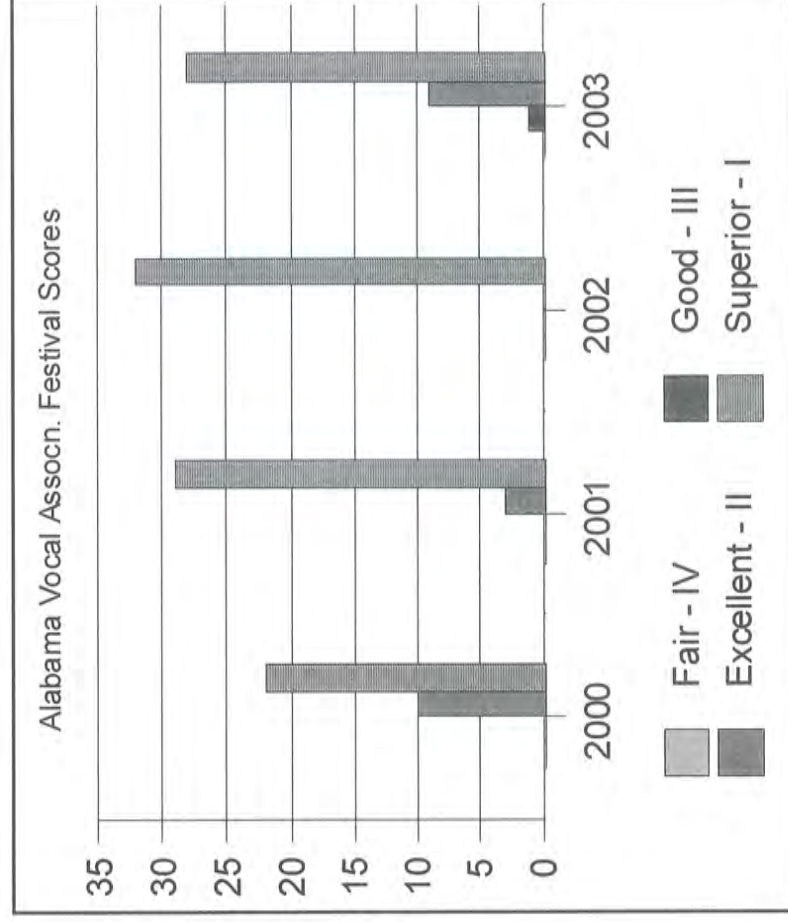

Gulf Coast Festival

- 2000 – Superior Rating 2001 - Sweepstakes Winner
- 2000 – Sweepstakes Winner

Peanut Festival

- 2002 – Superior Rating

Spring Concert Themes

- 2003 – Spear Chunking
- 2002 – Hymn Arrangements
- 2001 – Animals
- 2000 – Love & Marriage